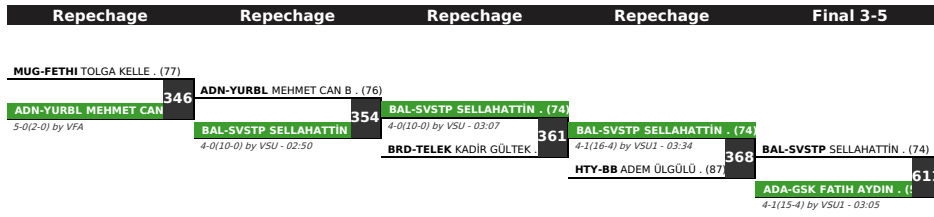

Legend:

FFT: Forfeit **INJ**: Injured **DSQ**: Disqualified