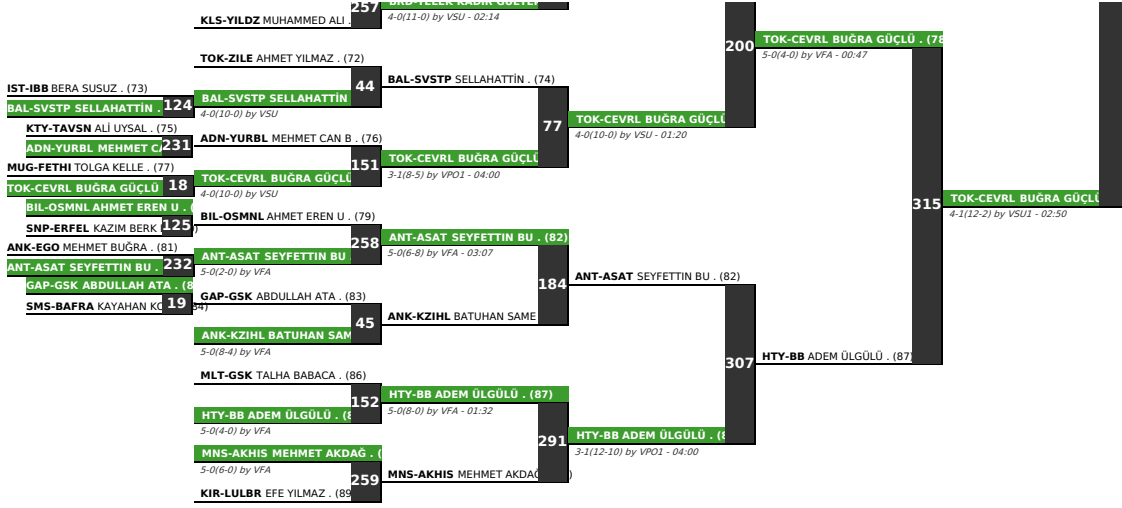

Legend:

FFT: Forfeit **INJ**: Injured **DSQ**: Disqualified