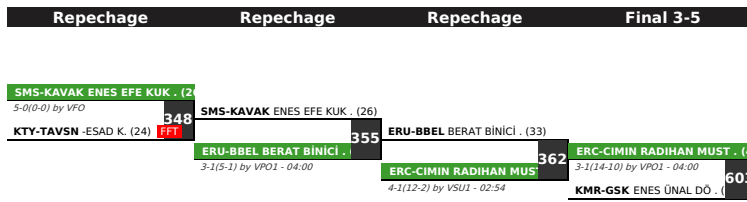

Legend:

FFT: Forfeit **INJ**: Injured **DSQ**: Disqualified